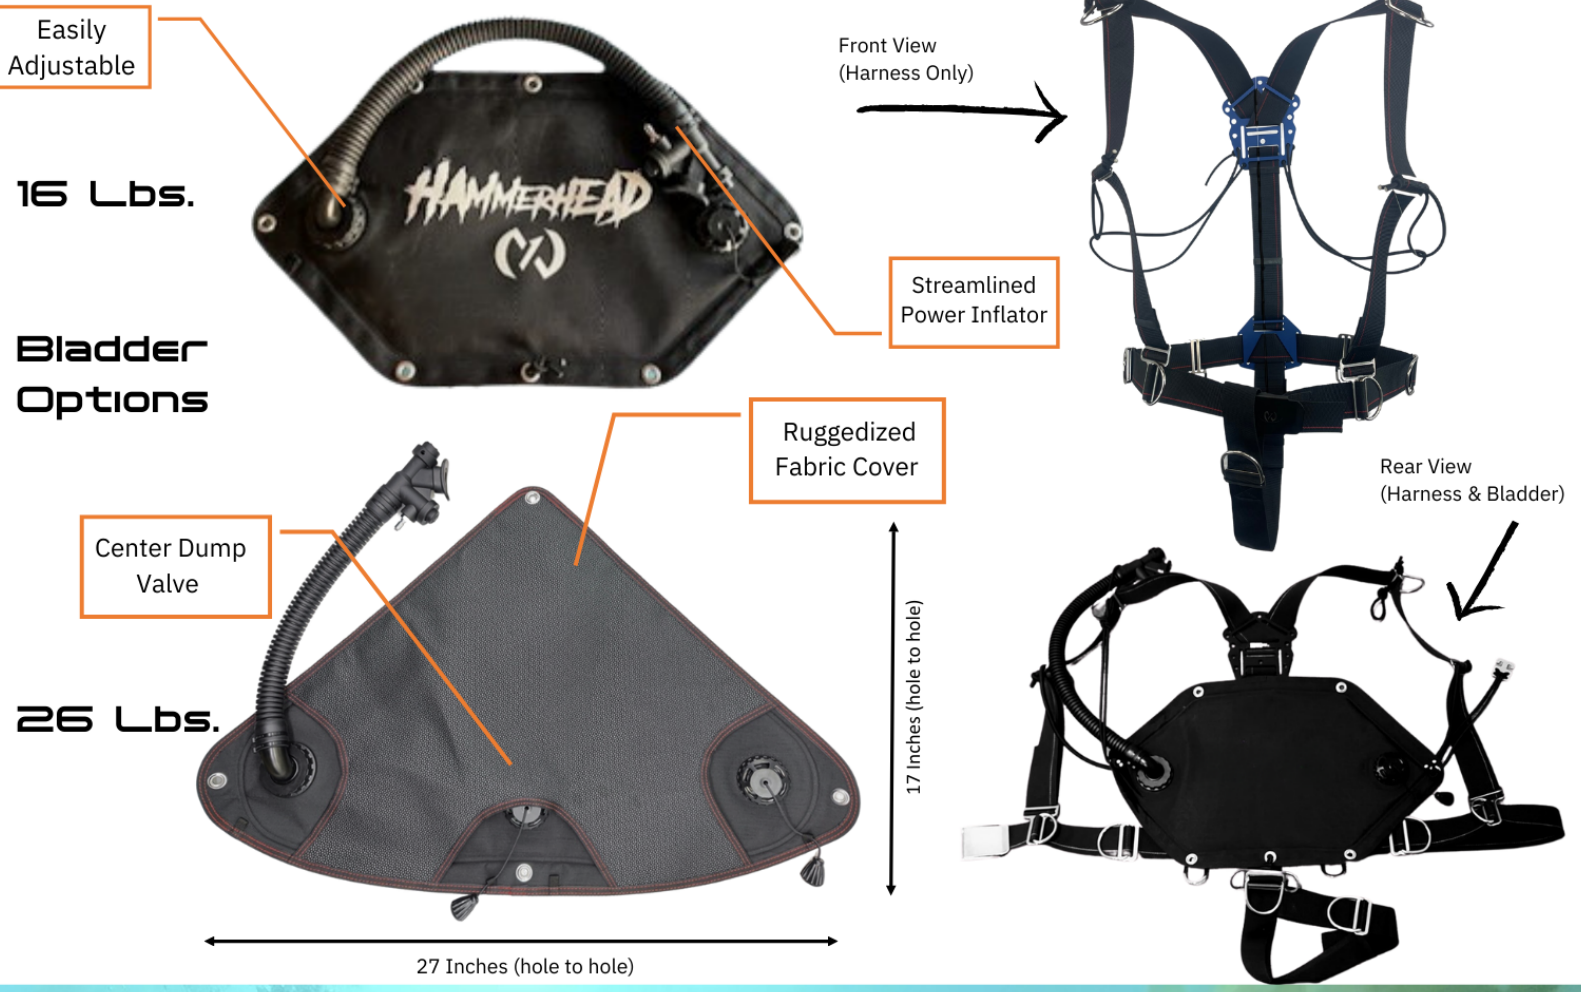

NEX
UNDERWATER
PRODUCTS

B.C.D.

SYSTEMS

HAMMERHEAD SIDEMOUNT SYSTEM

Never Dive with a Tank on your back Again!

The Hammerhead Side Mount System is diving at its most free. With unencumbered mobility our side mount system gives you freedom in the water like you've never felt before.

The harness comes with a shoulder & lumbar plate, connected with rugged cordura webbing. Bungee and clips secure your tank(s) to you, allowing the diver to be free from their heavy tank.

**Harness only:
\$749.98**

**Harness w/16#:
\$949.98**

**Harness w/26#:
\$1,099.98**

This side mount system is tailored to the diver, with every part of the harness being adjustable. There are two bladder options; the smaller 16 Lbs. vs. the larger 26 Lbs., giving the diver options between a truly streamlined 16 Lbs. buoyancy option and the larger, still incredibly trim 26 Lbs. The larger bladder has a rough scratch/puncture resistant cover (pictured above) that's perfect for protecting your bladder in caves, wrecks, and other tight squeezes while diving. This gives you peace of mind when diving in highly technical areas. Dive to your hearts content with this NEXT level BCD system.

Our Leatherback BCD

This system comes ready to dive, just add a tank and regulator setup. With 2 large weight pockets, Heavy Duty D-Rings, easy adjust chest straps, and shoulder pads for maximum comfort you won't want to get out of your harness once the dive is over. With a plethora of after market Add-Ons and color options, make this system truly your own!